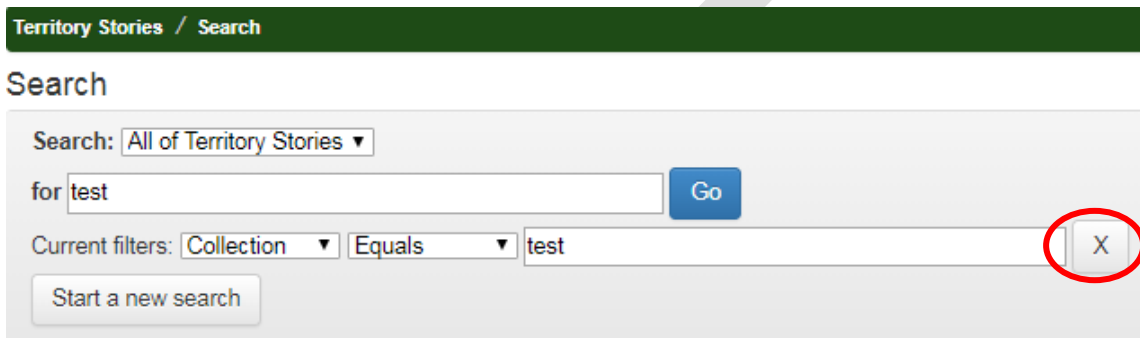

## ADVANCED SEARCH – PARLIAMENTARY RECORD

1. Top left hand side - Select Advanced Search

2. If any details are entered into the current filters, clear 'Current Filters' by clicking on the 'X'.

3. To get into an Assembly by Advance Search you will need to drill into the Search options. Open Search, Select Parliament NT and select go.