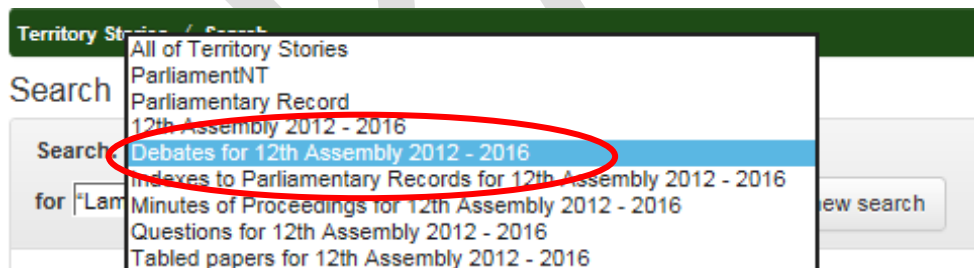

This has now found 24 documents within the 12th Assembly containing Lambley within 25 words of Alice Springs Hospital.

2. Final search – open drop down box and select debates: