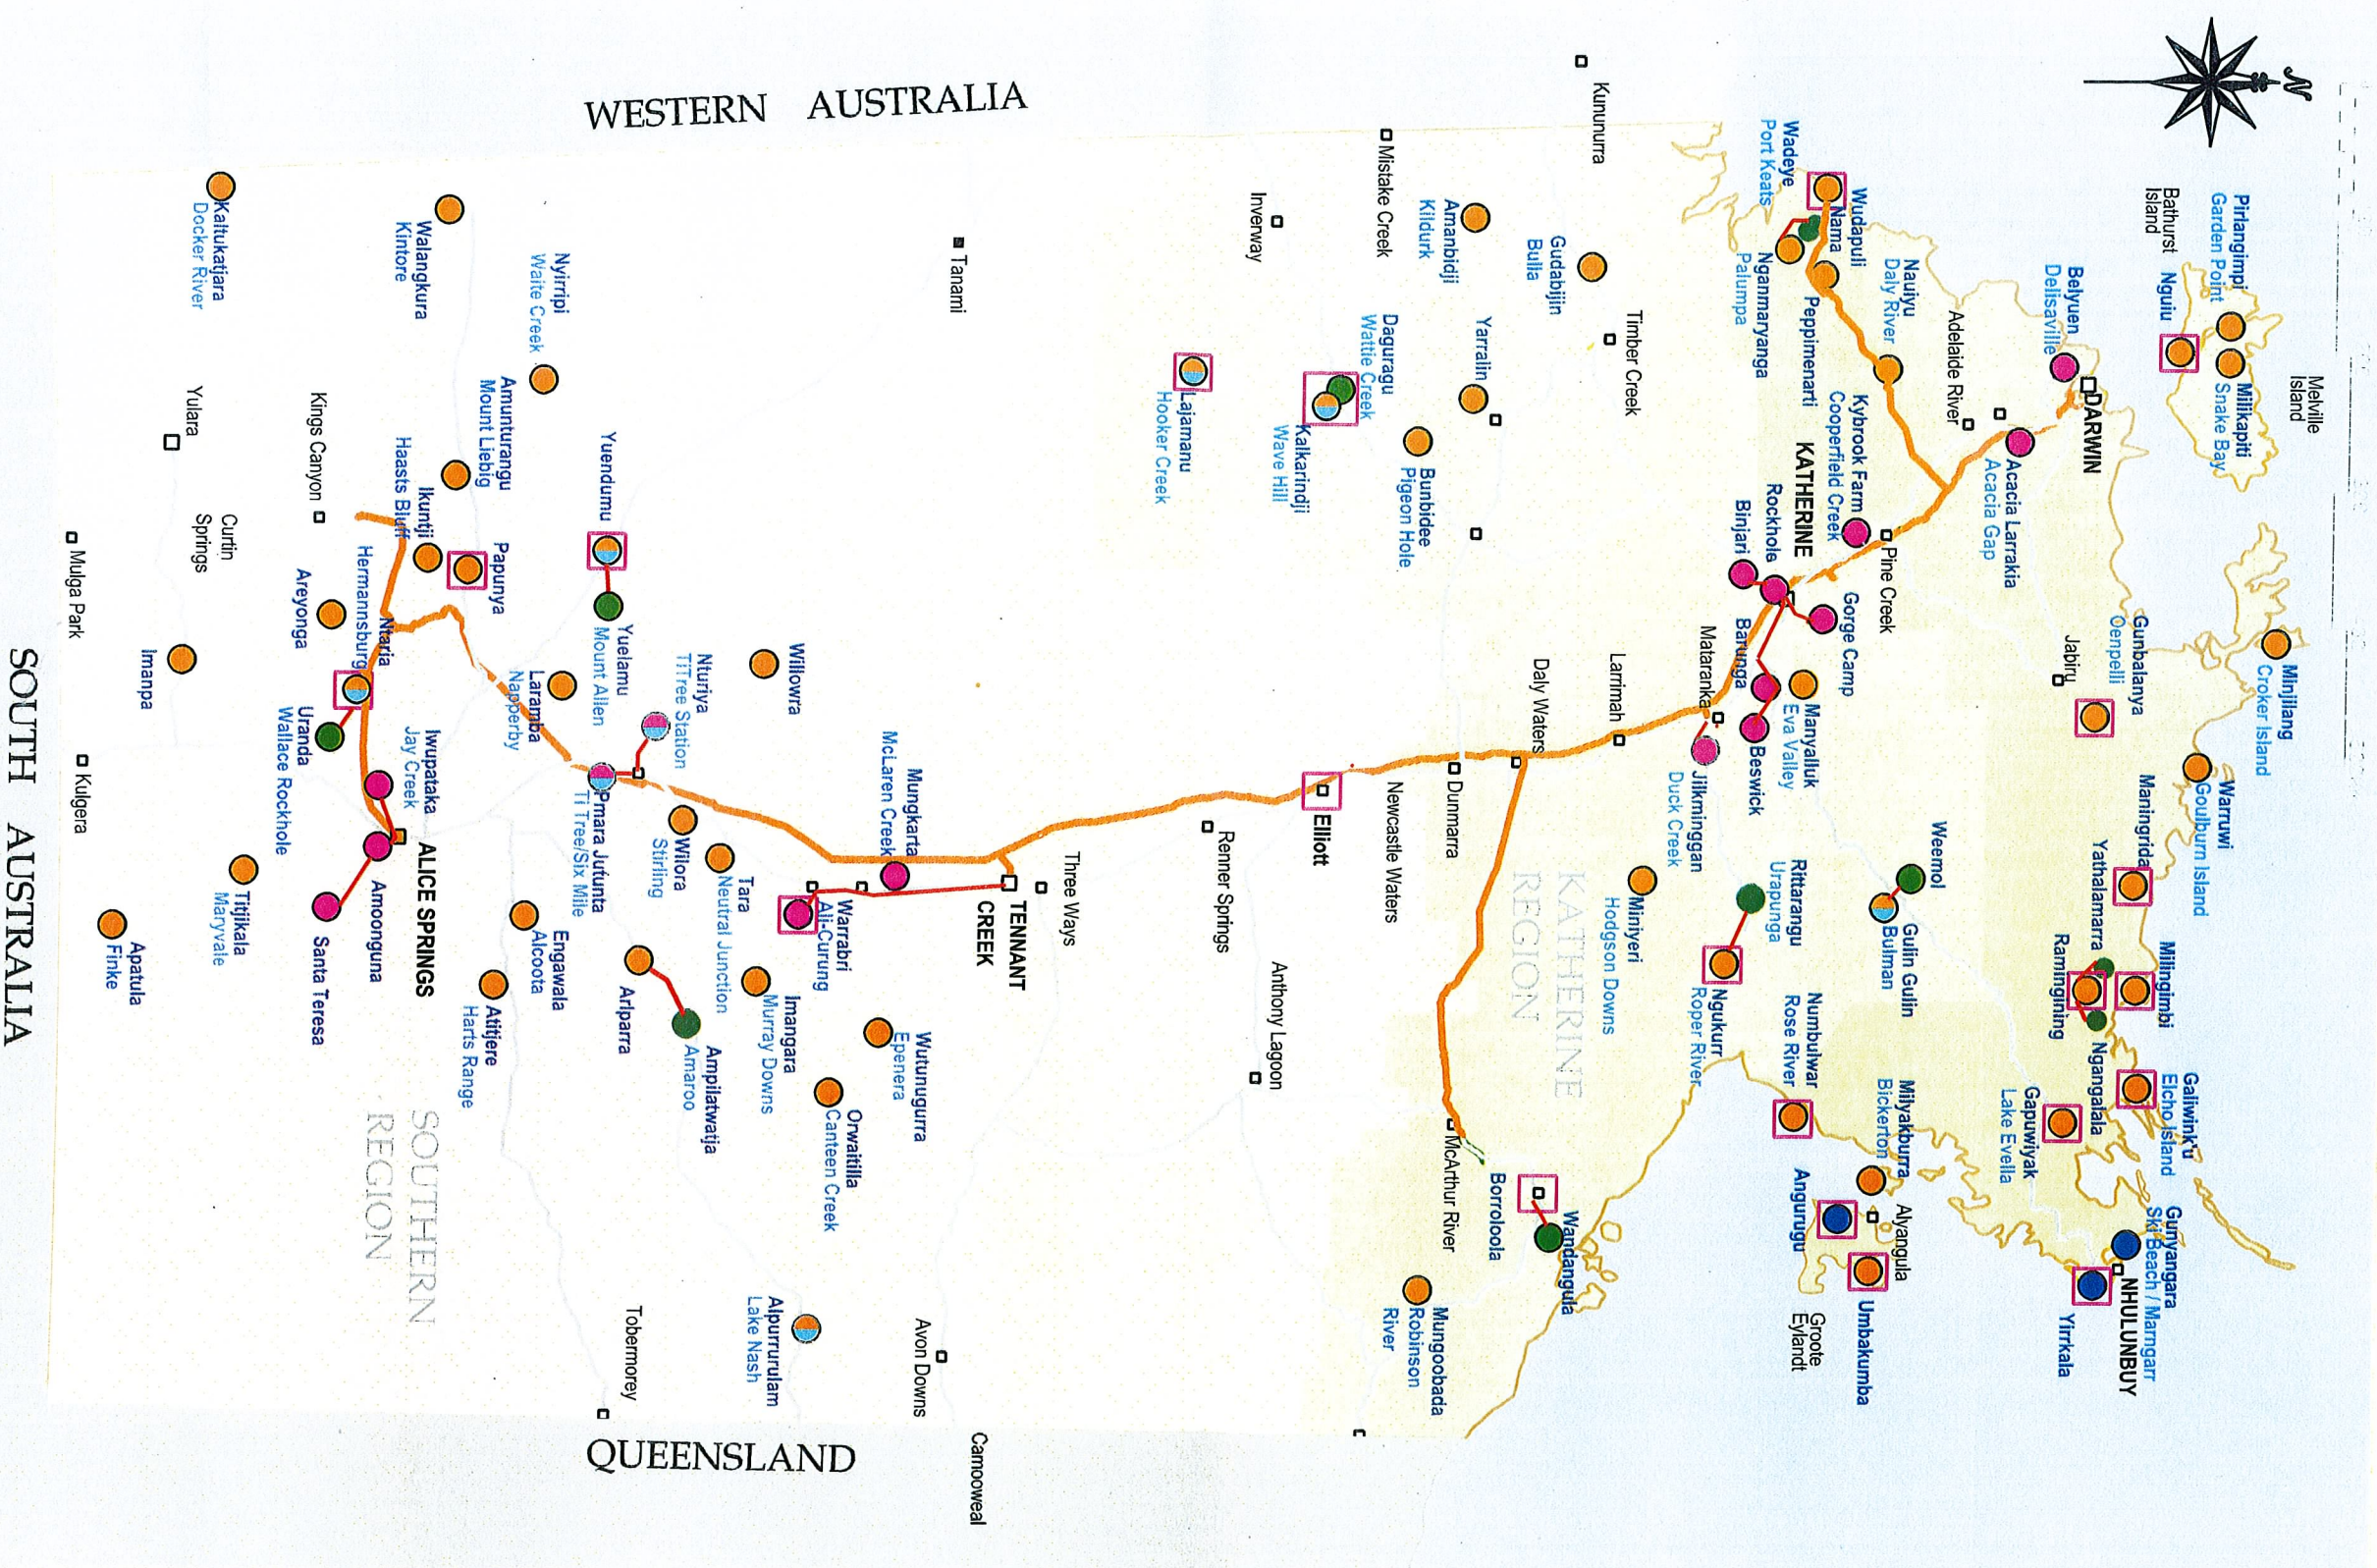

GROWTH TOWNS AND INDIGENOUS COMMUNITIES ENERGY SOURCE MAP 2012

□ Growth Town

IES Communities

● Distillate

● PWC grid

● Private grid

● IES grid

● Distillate/solar

● Grid/Solar

Gas pipelines

PWC Power Network